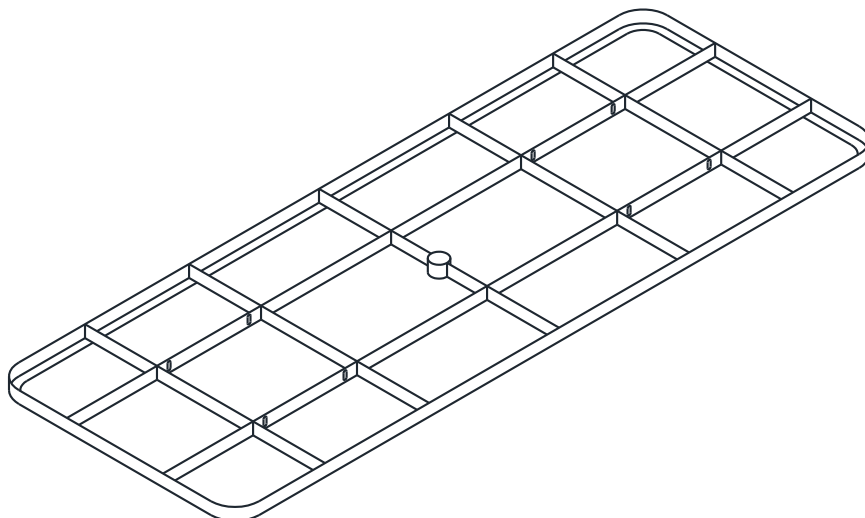

To learn about other Suncast products, please call 1-800-846-2345 or 1-630-879-2050.

ITEM# MPTPLC8101B/ MPTPLC8101G Metal Picnic Table 81" Perforated Split Seat Table with Backs

PARTS

TOOLS NEEDED

Note: Finger tighten all bolts and nuts until parts are adjusted for fit before tightening with tools.

ASSEMBLY

1

ASSEMBLY

2

3

ASSEMBLY CONTINUED

4

5