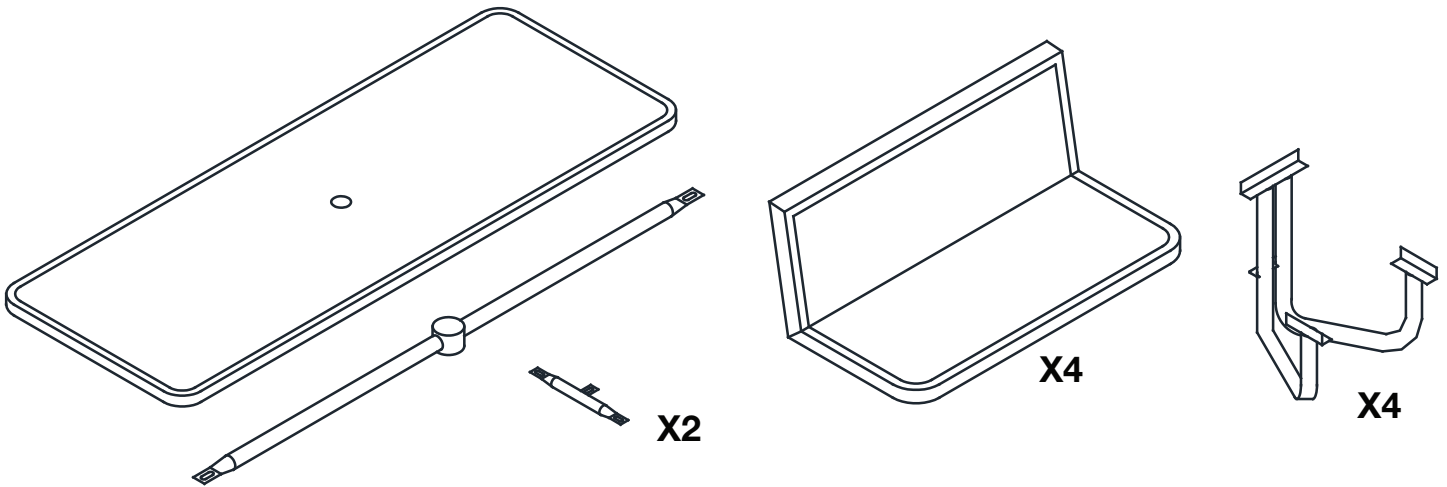

To learn about other Suncast products, please call 1-800-846-2345 or 1-630-879-2050.

ITEM# MPTPLC8101B/ MPTPLC8101G Metal Picnic Table 81" Perforated Split Seat Table with Backs

PARTS

TOOLS NEEDED

Note: Finger tighten all bolts and nuts until parts are adjusted for fit before tightening with tools.

ASSEMBLY

1

ASSEMBLY

2

3

ASSEMBLY CONTINUED

4

5