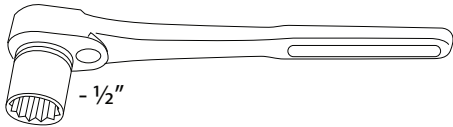

To learn about other Suncast products, please call 1-800-846-2345 or 1-630-879-2050.

ITEM# MPTPLC8101B/ MPTPLC8101G Metal Picnic Table 81" Perforated Split Seat Table with Backs

PARTS

TOOLS NEEDED

Note: Finger tighten all bolts and nuts until parts are adjusted for fit before tightening with tools.

ASSEMBLY

1

ASSEMBLY

2

3

ASSEMBLY CONTINUED

4

5