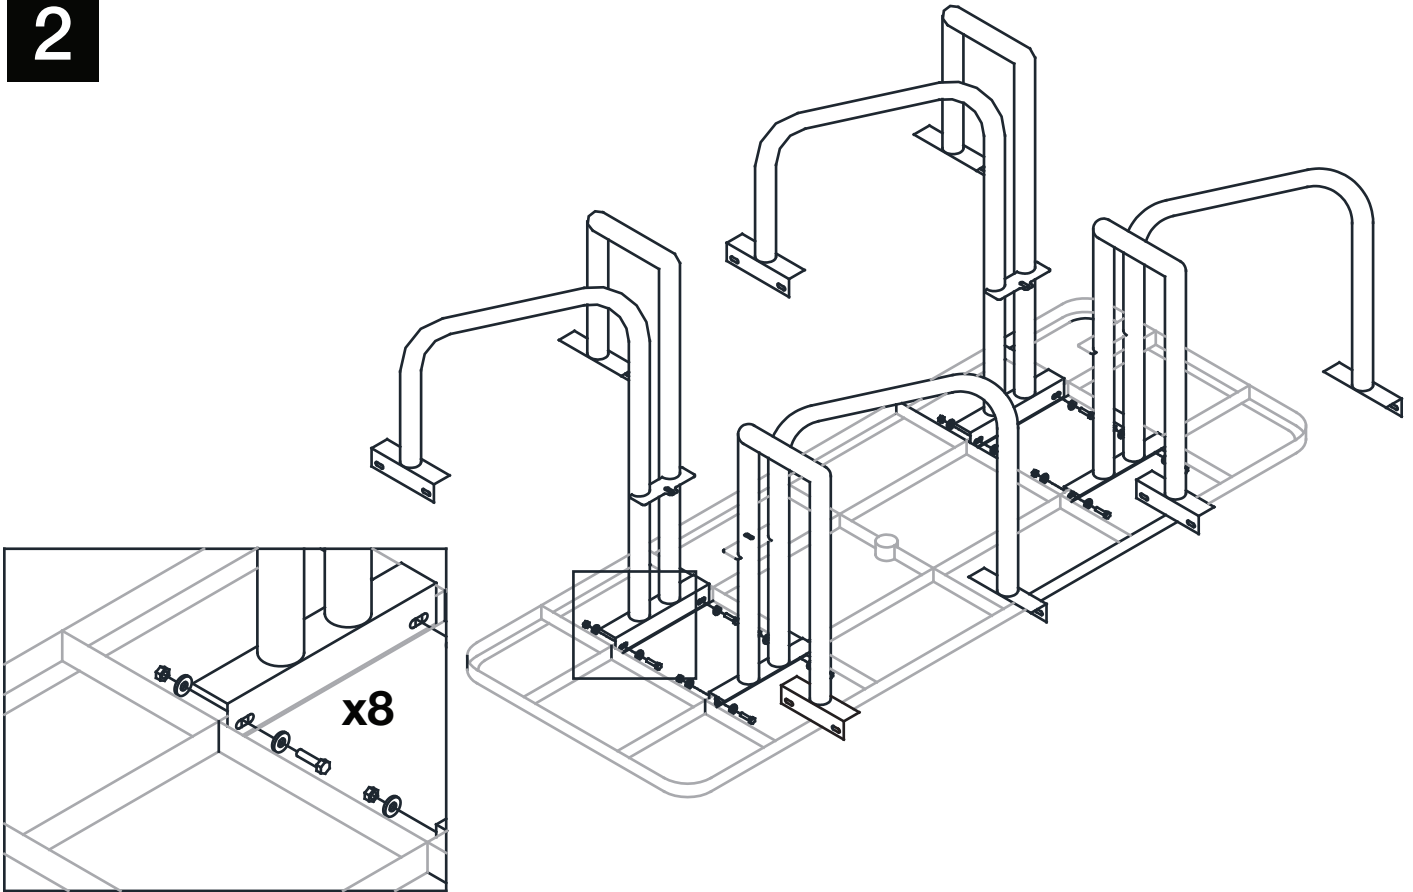

To learn about other Suncast products, please call 1-800-846-2345 or 1-630-879-2050.

ITEM# MPTPLC8101B/ MPTPLC8101G Metal Picnic Table 81" Perforated Split Seat Table with Backs

PARTS

TOOLS NEEDED

Note: Finger tighten all bolts and nuts until parts are adjusted for fit before tightening with tools.

ASSEMBLY

1

ASSEMBLY

2

3

ASSEMBLY CONTINUED

4

5