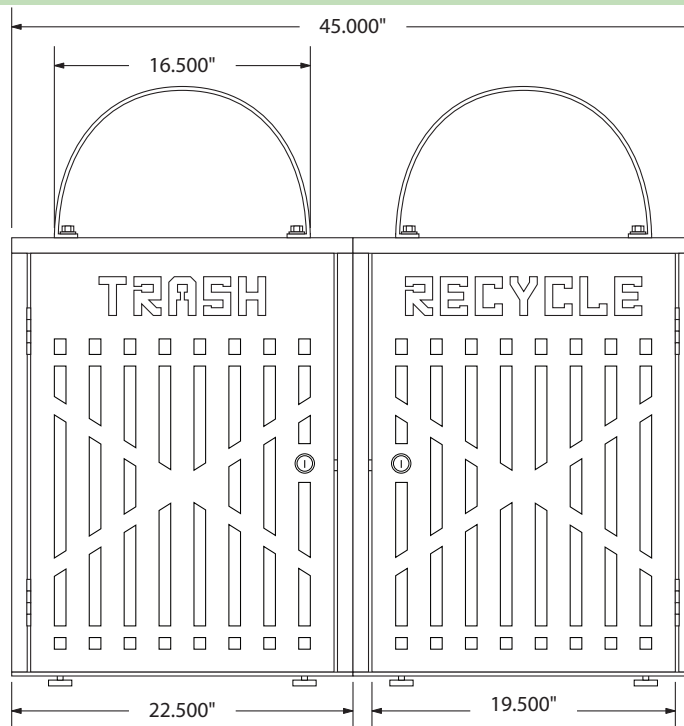

SPEC SHEET : TRD32D

32 GALLON DIAMOND TRASH/RECYCLING BINS *with doors/liners* **Wt. 190 lbs**
photo

top view

front view

side view

product details

Coated Surfaces:

- Thermoplastic coated
- Copolymer-based, environmentally safe
- Does not fade, crack, peel or warp
- Applied at a thickness of 25-30 mils.
- 5 Year warranty on coating

Liner:

- Black polyethylene plastic