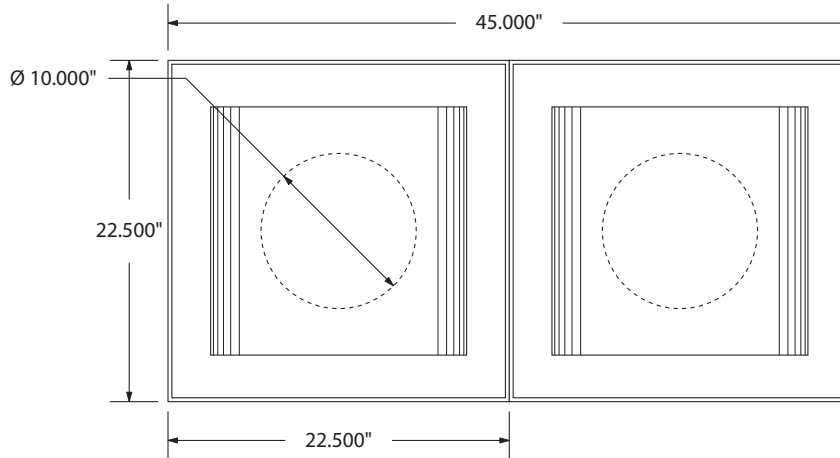

SPEC SHEET : TRD32D

32 GALLON DIAMOND TRASH/RECYCLING BINS *with doors/liners* **Wt. 190 lbs**
photo

top view

front view

side view

product details

Coated Surfaces:

- Thermoplastic coated
- Copolymer-based, environmentally safe
- Does not fade, crack, peel or warp
- Applied at a thickness of 25-30 mils.
- 5 Year warranty on coating

Liner:

- Black polyethylene plastic