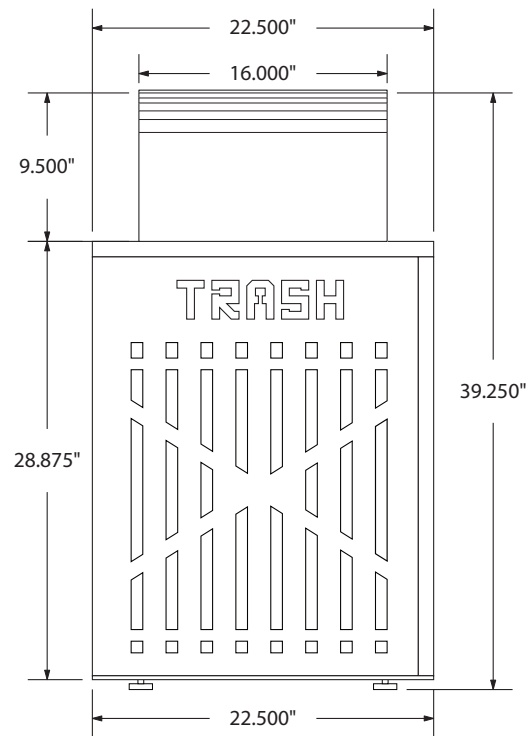

SPEC SHEET : TRD32D

32 GALLON DIAMOND TRASH/RECYCLING BINS *with doors/liners* **Wt. 190 lbs**
photo

top view

front view

side view

product details

Coated Surfaces:

- Thermoplastic coated
- Copolymer-based, environmentally safe
- Does not fade, crack, peel or warp
- Applied at a thickness of 25-30 mils.
- 5 Year warranty on coating

Liner:

- Black polyethylene plastic