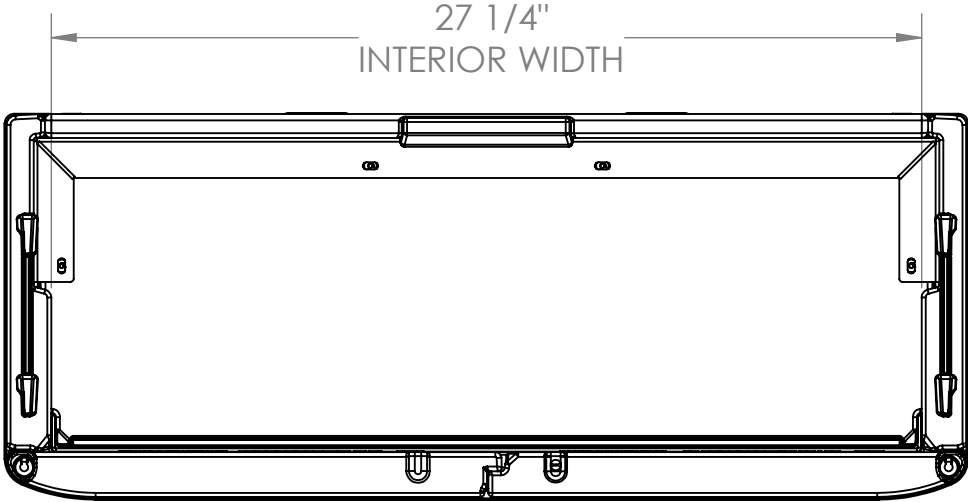

BMCCPD3000
FRONT VIEW

TOTAL VOLUME

INTERIOR 4.23 cu. ft.
EXTERIOR 6.30 cu. ft.

SQUARE FOOTAGE

INTERIOR 1.85 sq. ft.
EXTERIOR 2.5 sq. ft.

BMCCPD3000

SIDE VIEW

BMCCPD3000
TOP VIEW

BMCCPD3000
SIDE SECTION VIEW