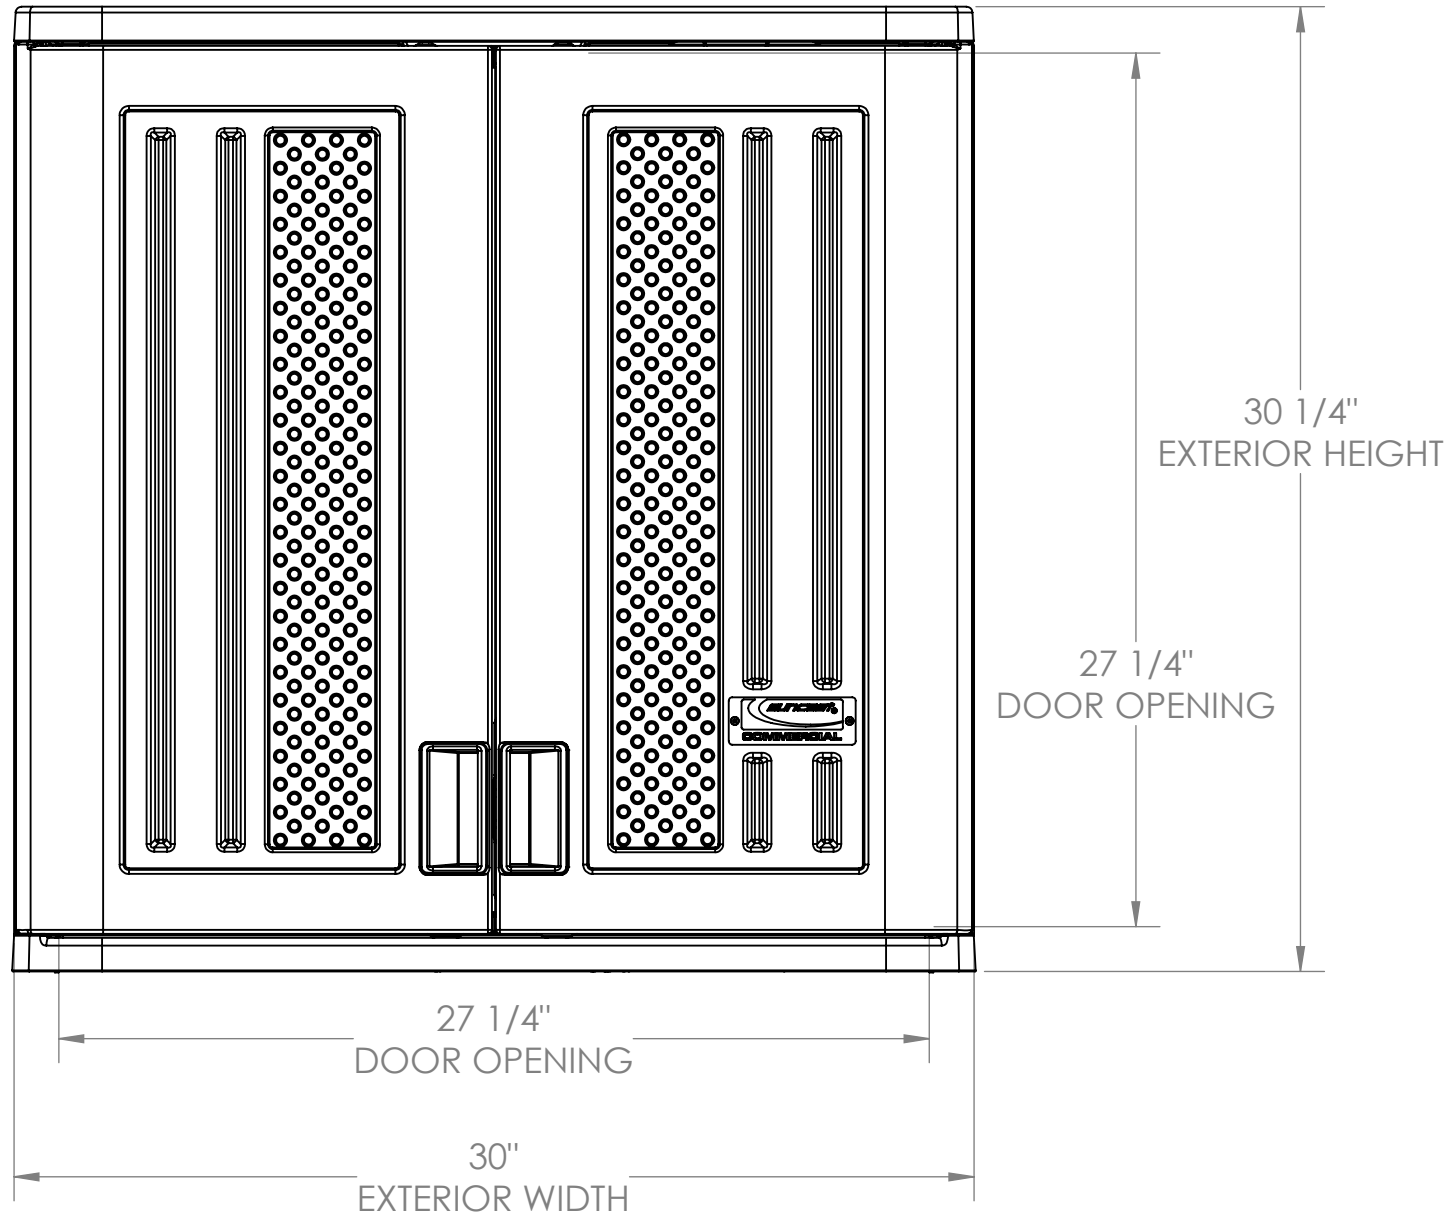

BMCCPD3000
FRONT VIEW

TOTAL VOLUME

INTERIOR 4.23 cu. ft.
EXTERIOR 6.30 cu. ft.

SQUARE FOOTAGE

INTERIOR 1.85 sq. ft.
EXTERIOR 2.5 sq. ft.

BMCCPD3000

SIDE VIEW

BMCCPD3000
TOP VIEW

BMCCPD3000
SIDE SECTION VIEW