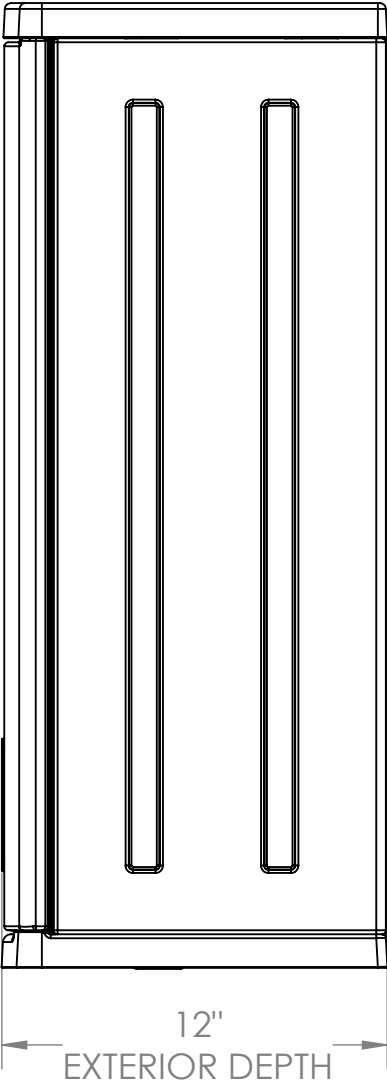

BMCCPD3000
FRONT VIEW

TOTAL VOLUME

INTERIOR 4.23 cu. ft.
EXTERIOR 6.30 cu. ft.

SQUARE FOOTAGE

INTERIOR 1.85 sq. ft.
EXTERIOR 2.5 sq. ft.

BMCCPD3000

SIDE VIEW

BMCCPD3000
TOP VIEW

BMCCPD3000
SIDE SECTION VIEW