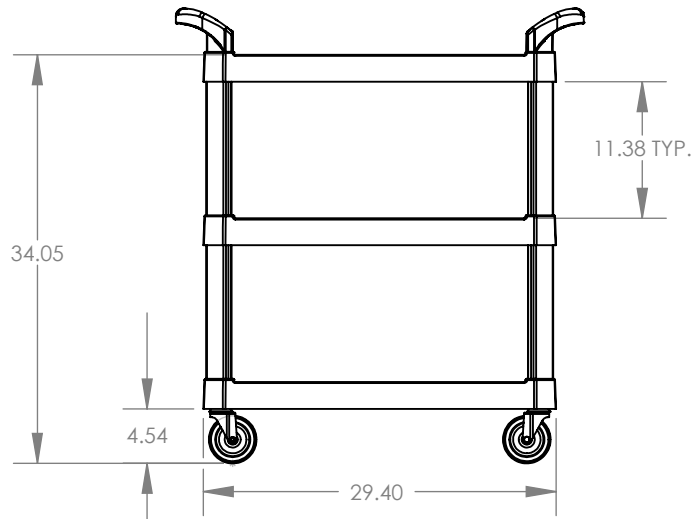

**RC2030  
RESTAURANT CART**

**TRAY CAPACITY: 100 Lbs. Ea.  
TOTAL UNIT: 300 Lbs.**

**TOP VIEW**

**ISO VIEW**

**FRONT VIEW**

**SIDE VIEW**