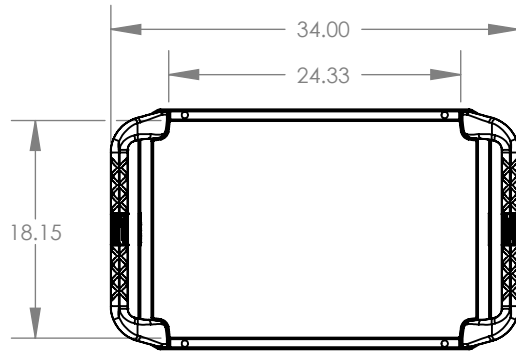

**RC2030  
RESTAURANT CART**

**TRAY CAPACITY: 100 Lbs. Ea.  
TOTAL UNIT: 300 Lbs.**

**TOP VIEW**

**ISO VIEW**

**FRONT VIEW**

**SIDE VIEW**