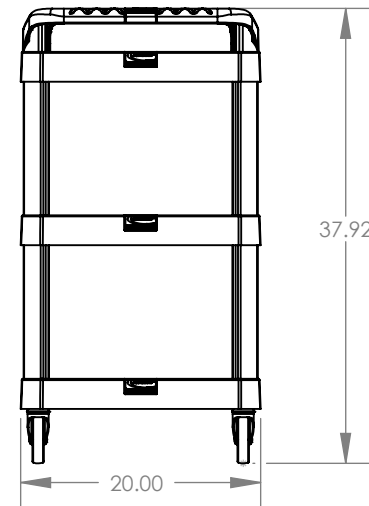

**RC2030  
RESTAURANT CART**

**TRAY CAPACITY: 100 Lbs. Ea.  
TOTAL UNIT: 300 Lbs.**

**TOP VIEW**

**ISO VIEW**

**FRONT VIEW**

**SIDE VIEW**