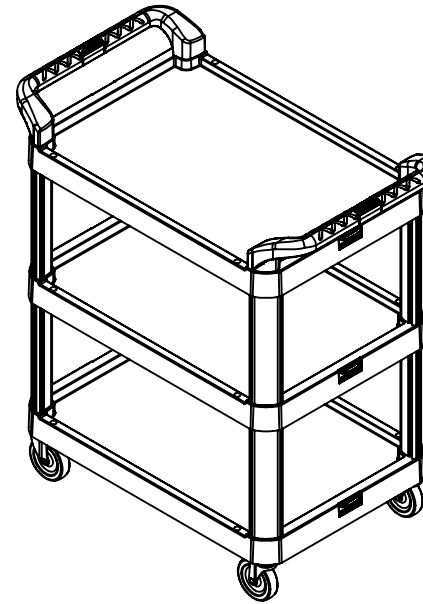

**RC2030  
RESTAURANT CART**

**TRAY CAPACITY: 100 Lbs. Ea.  
TOTAL UNIT: 300 Lbs.**

**TOP VIEW**

**ISO VIEW**

**FRONT VIEW**

**SIDE VIEW**